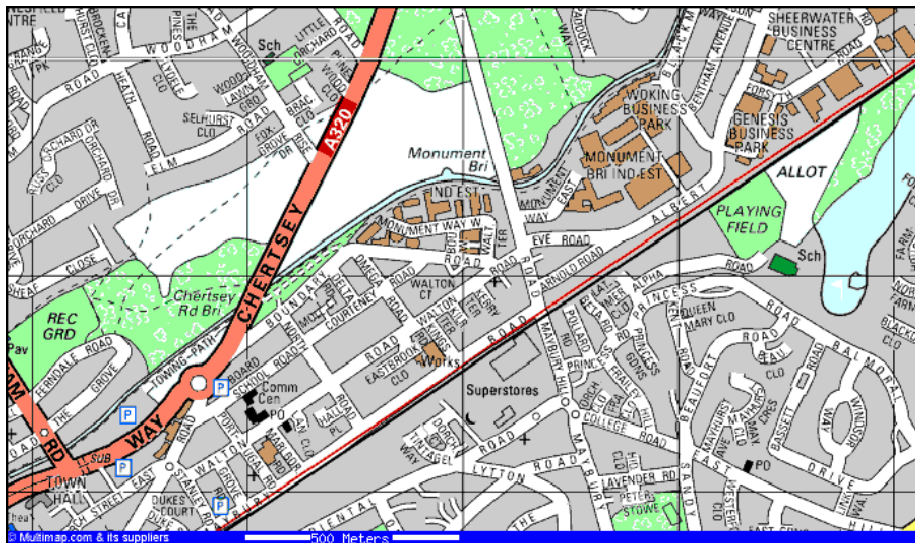

HOW TO FIND US

- Take junction 11 off the M25, follow signposts for Woking.
- Follow sign posts to Town centre
- Follow the Chertsey road A320.
- Turn left into Boundary Road.
- Follow the road with the green on your left.
- Turn left into the Boundary Road Business Centre.
- Drive 50yards then turn left at the T junction.
- The Winton Lea Industrial estate is straight ahead.
- We are Unit 6.